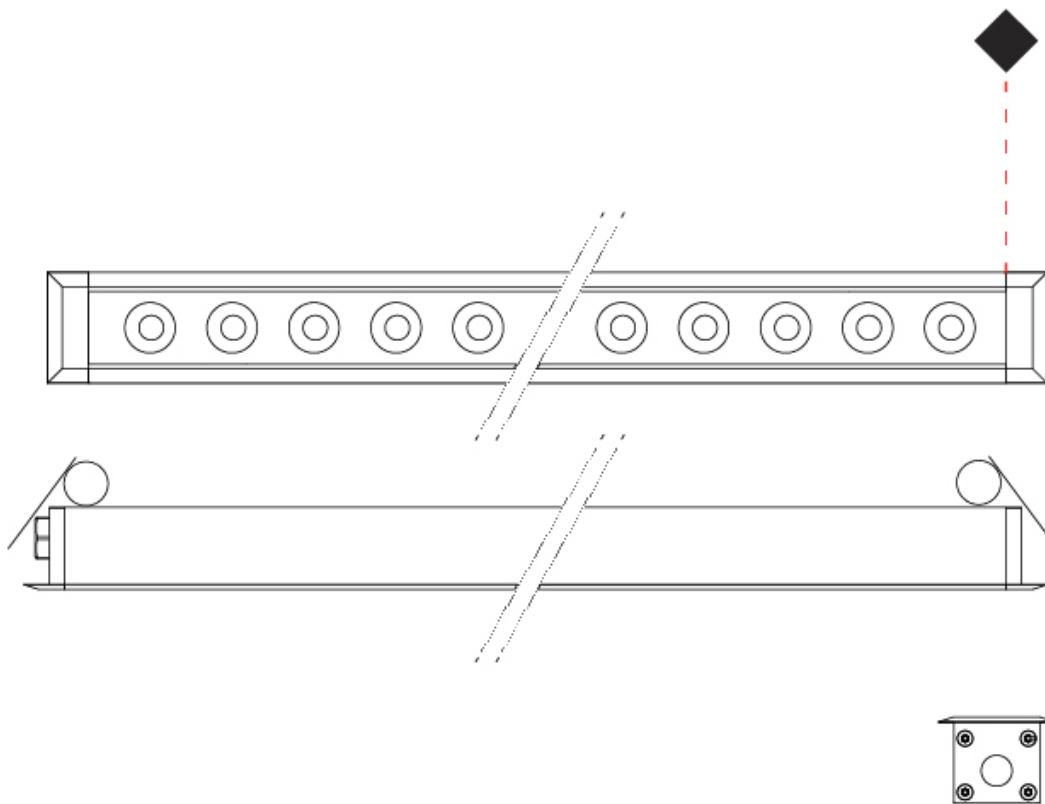

MINI CORNICHE RECESSED

E9Q110-

PROJECT	_____
TYPE	_____
SPECIFIER	_____
QUANTITY	_____
DATE	_____

E