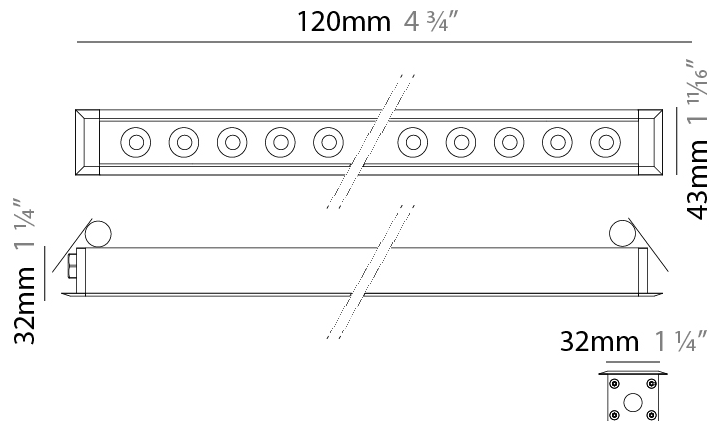

E9Q111- -

base number   Finish Options   Lens Options

1. To build a product code in our configurator select the specify button on the base model # product page
2. To build a manual product code on this datasheet choose from the options listed below in blue font and add the suffix to the base model #

GENERAL

Series: Mini Corniche
Brand: Platek
Division: Exterior
Mounting Type: Recessed
Mounting Location: Ceiling
Subcategory: Downlight

PHYSICAL

Shape: Rectangle
Length (mm): 120
Length (in): 4 3/4
Width (mm): 43
Width (in): 1 5/8
Height (mm): 32
Height (in): 1 1/4
Ceiling Thickness (mm): 2 - 13
Ceiling Thickness (in): 1/16 - 1/2
Light Distribution: Downlight
Installation Requirement: 36mm / 1 7/16" x 110mm / 4 5/16"
Diffuser: Clear tempered glass
Gasket: Gore-Tex valve to prevent condensation
Fixture Finish: [BLK](#) / [WHI](#) / [GRY](#) / [COR](#) / [ANT](#) / [BRZ](#)
Fixture Material: Extruded Aluminum

ELECTRICAL

Lamp Type: LED
Total Output Wattage (W): 6
Dimming: Bluetooth technology or DMX
Control Gear: DMX
Driver Included: No
Driver Location: Remote
Driver Type: Constant Current - Universal
Driver Class: Class 2
Input Voltage (V): 120 - 277
Constant Current (MA): 500

LED

Number of LEDs: 4
Color Temperature (°K): RGBW
CRI: >80 CRI
Lamp Life (hrs): 60000
Special LEDs offerings: RGBW

OPTICAL

Optic°: [26](#) / [40](#) / [ELL](#)

RATINGS AND CERTIFICATIONS

Certified By: Certified for North American Standards
IP rating: IP65
IK Rating: IK07
Bug Rating: B1 U0 G0