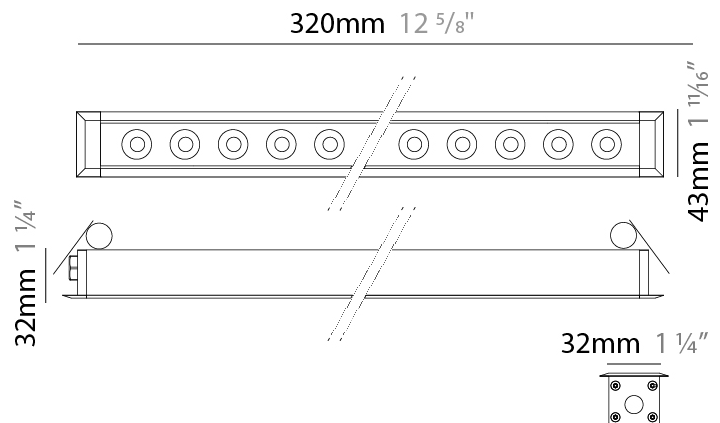

1. To build a product code in our configurator select the specify button on the base model # product page
2. To build a manual product code on this datasheet choose from the options listed below in blue font and add the suffix to the base model #

GENERAL

Series: Mini Corniche

Brand: Platek

Division: Exterior

Mounting Type: Recessed

Mounting Location: Ceiling

Subcategory: Downlight

PHYSICAL

Shape: Rectangle

Length (mm): 320

Length (in): 12 ⁵/₈

Width (mm): 43

Width (in): 1 ⁵/₈

Height (mm): 32

Height (in): 1 ¹/₄

Ceiling Thickness (mm): 2 - 13

Ceiling Thickness (in): 1/16 - 1/2

Light Distribution: Downlight

Weight (kg): 0.8

Weight (lbs): 1.76

Diffuser: Clear tempered glass

Gasket: Gore-Tex valve to prevent condensation

Fixture Finish: [BLK](#) / [WHI](#) / [GRY](#) / [COR](#) / [ANT](#) / [BRZ](#)

Fixture Material: Extruded Aluminum

Cut-out Measurements: 36mm / 1 7/16" x 310mm / 12 3/16"

ELECTRICAL

Lamp Type: LED

Total Output Wattage (W): 11.5

Dimming: Bluetooth technology or DMX

Control Gear: DMX

Driver Included: No

Driver Location: Remote

Driver Type: Constant Current - Universal

Driver Class: Class 2

Input Voltage (V): 120 - 277

Constant Current (MA): 500

LED

Number of LEDs: 8

Color Temperature (°K): RGBW

CRI: >80 CRI

Lamp Life (hrs): 60000

Special LEDs offerings: RGBW

OPTICAL

Optic°: [26](#) / [40](#) / [ELL](#)

RATINGS AND CERTIFICATIONS

Certified By: Certified for North American Standards

IP rating: IP65

IK Rating: IK07

Bug Rating: B1 U0 G0